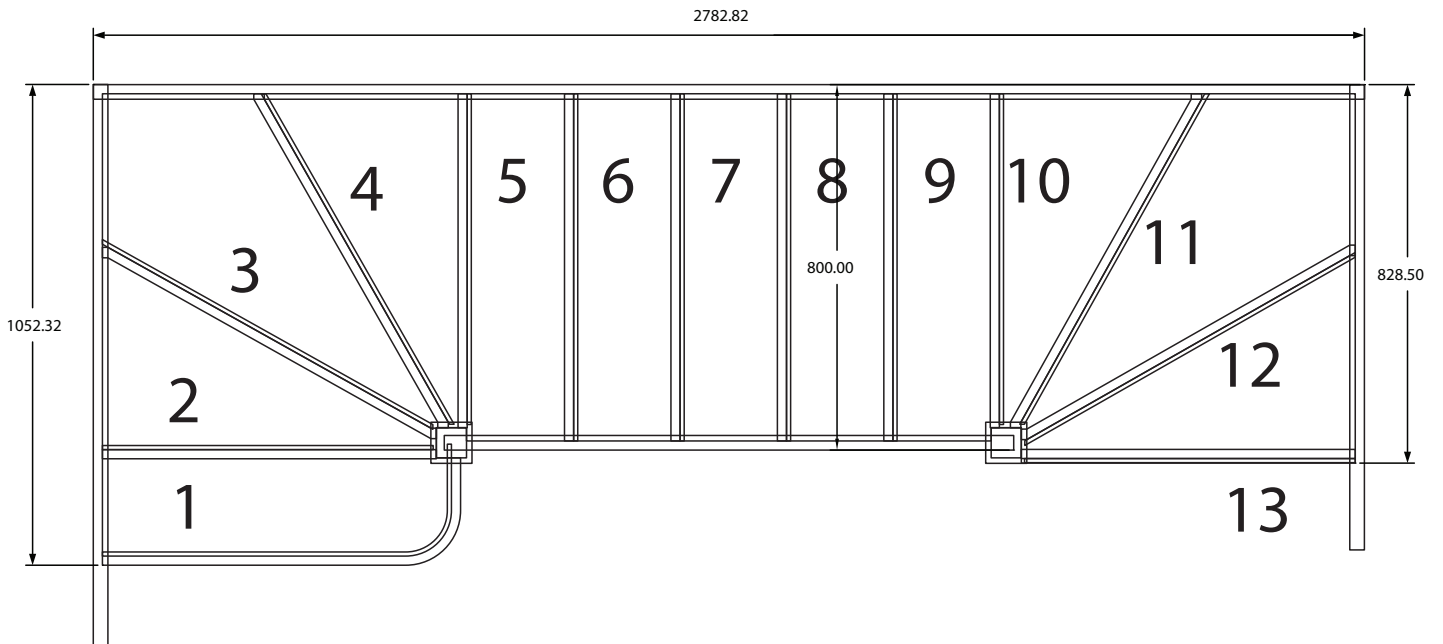

Straight Flight (with full curtail bottom treads)

Single Turn Anti-Clockwise, Three Winder At Top

Single Turn Clockwise, Qtr Landing At Bottom

Santer

Joinery Ltd

Santer Joinery Ltd 46 Victoria Road Victoria Industrial Estate
Burgess Hill West Sussex RH15 9LR

Tel: 01444 241 460 Fax: 01444 241 460

Double Turn Clockwise, Six Winder Turn Each End (with bullnose bottom thread)

Single Turn Clockwise, Three Winder In Middle (with half curtain bottom tread)

Double Turn Anti-Clockwise, Six Winder Double Newel

Single Turn Clockwise, Qtr Landing At Top (with bullnose bottom tread)