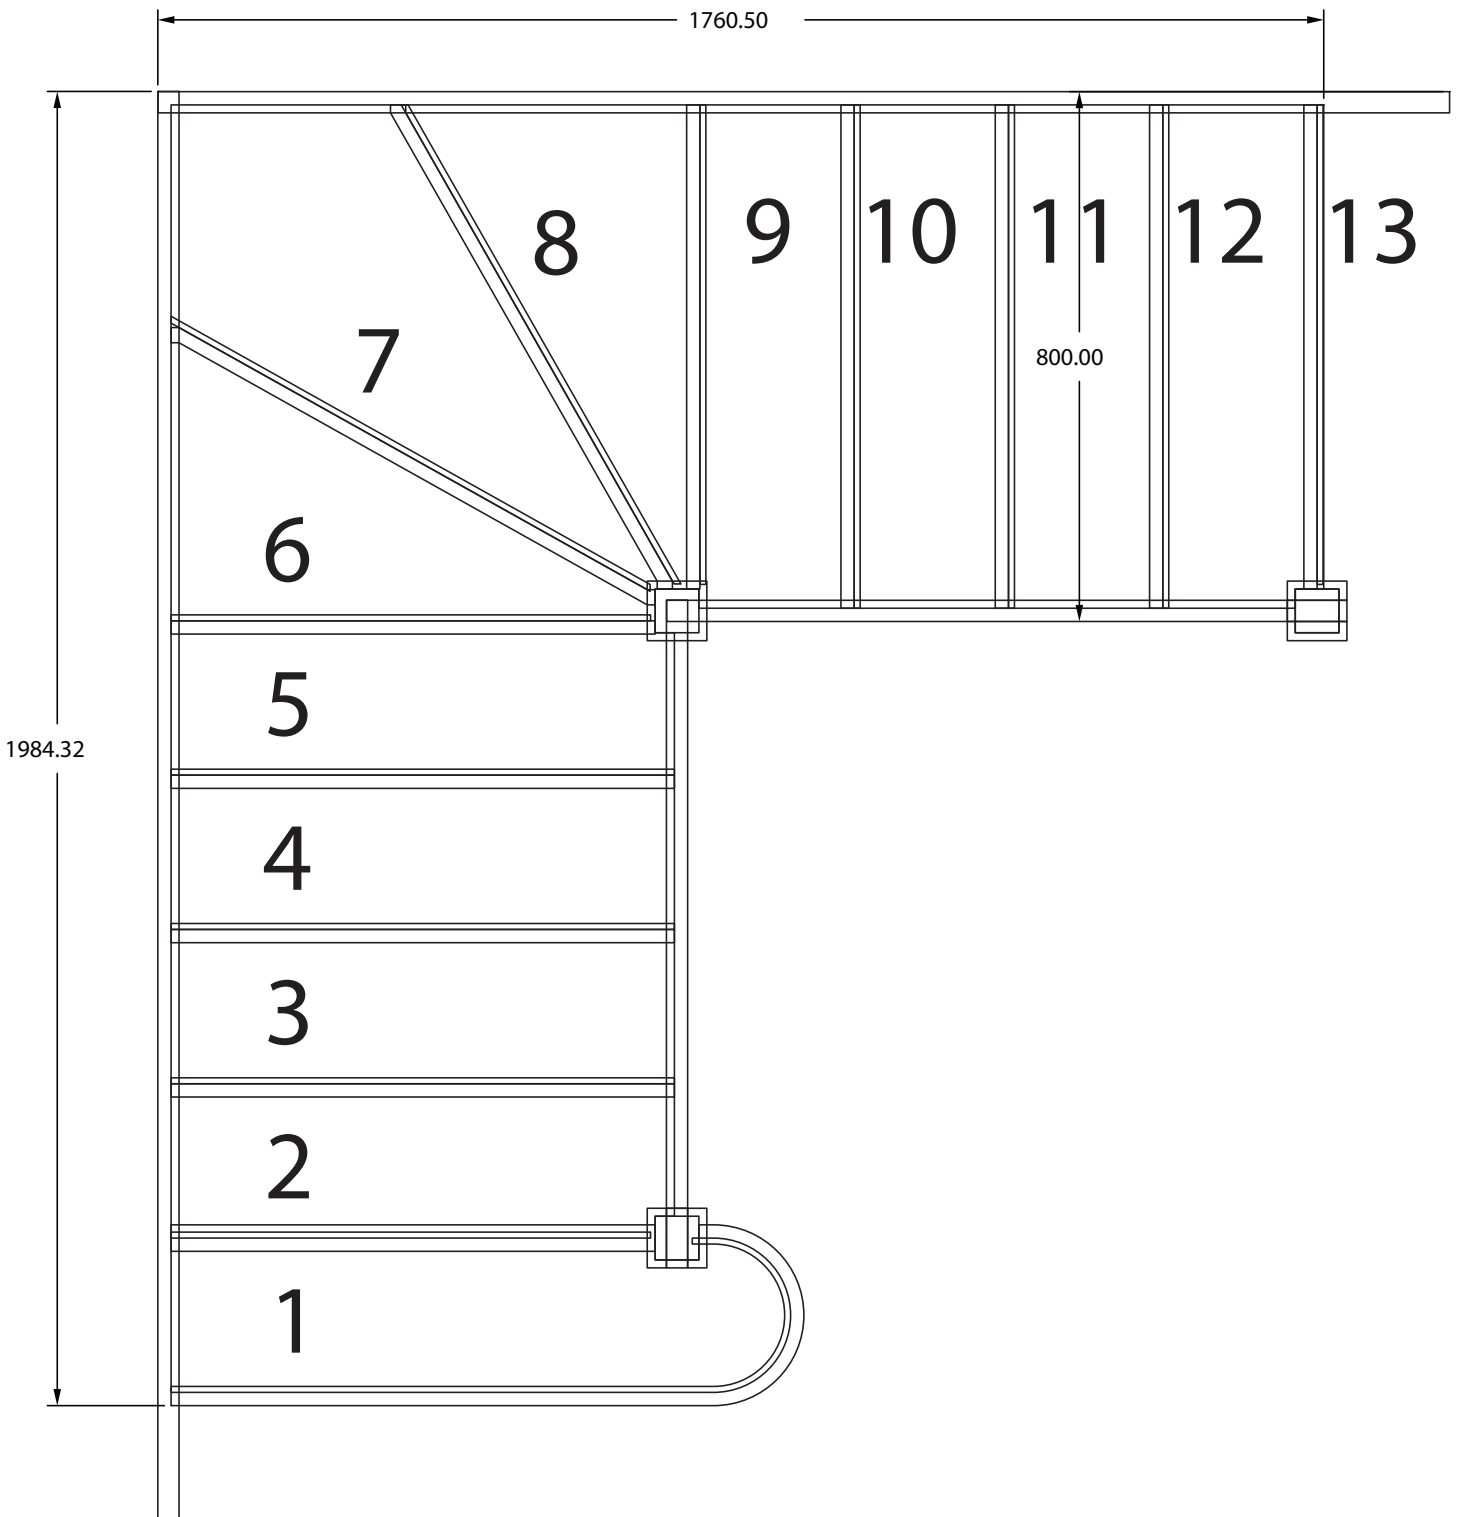

Straight Flight (with full curtail bottom treads)

Single Turn Anti-Clockwise, Three Winder At Top

Single Turn Clockwise, Qtr Landing At Bottom

Santer

Joinery Ltd

Santer Joinery Ltd 46 Victoria Road Victoria Industrial Estate
Burgess Hill West Sussex RH15 9LR

Tel: 01444 241 460 Fax: 01444 241 460

Double Turn Clockwise, Six Winder Turn Each End (with bullnose bottom thread)

Single Turn Clockwise, Three Winder In Middle (with half curtain bottom tread)

Double Turn Anti-Clockwise, Six Winder Double Newel

Single Turn Clockwise, Qtr Landing At Top (with bullnose bottom tread)