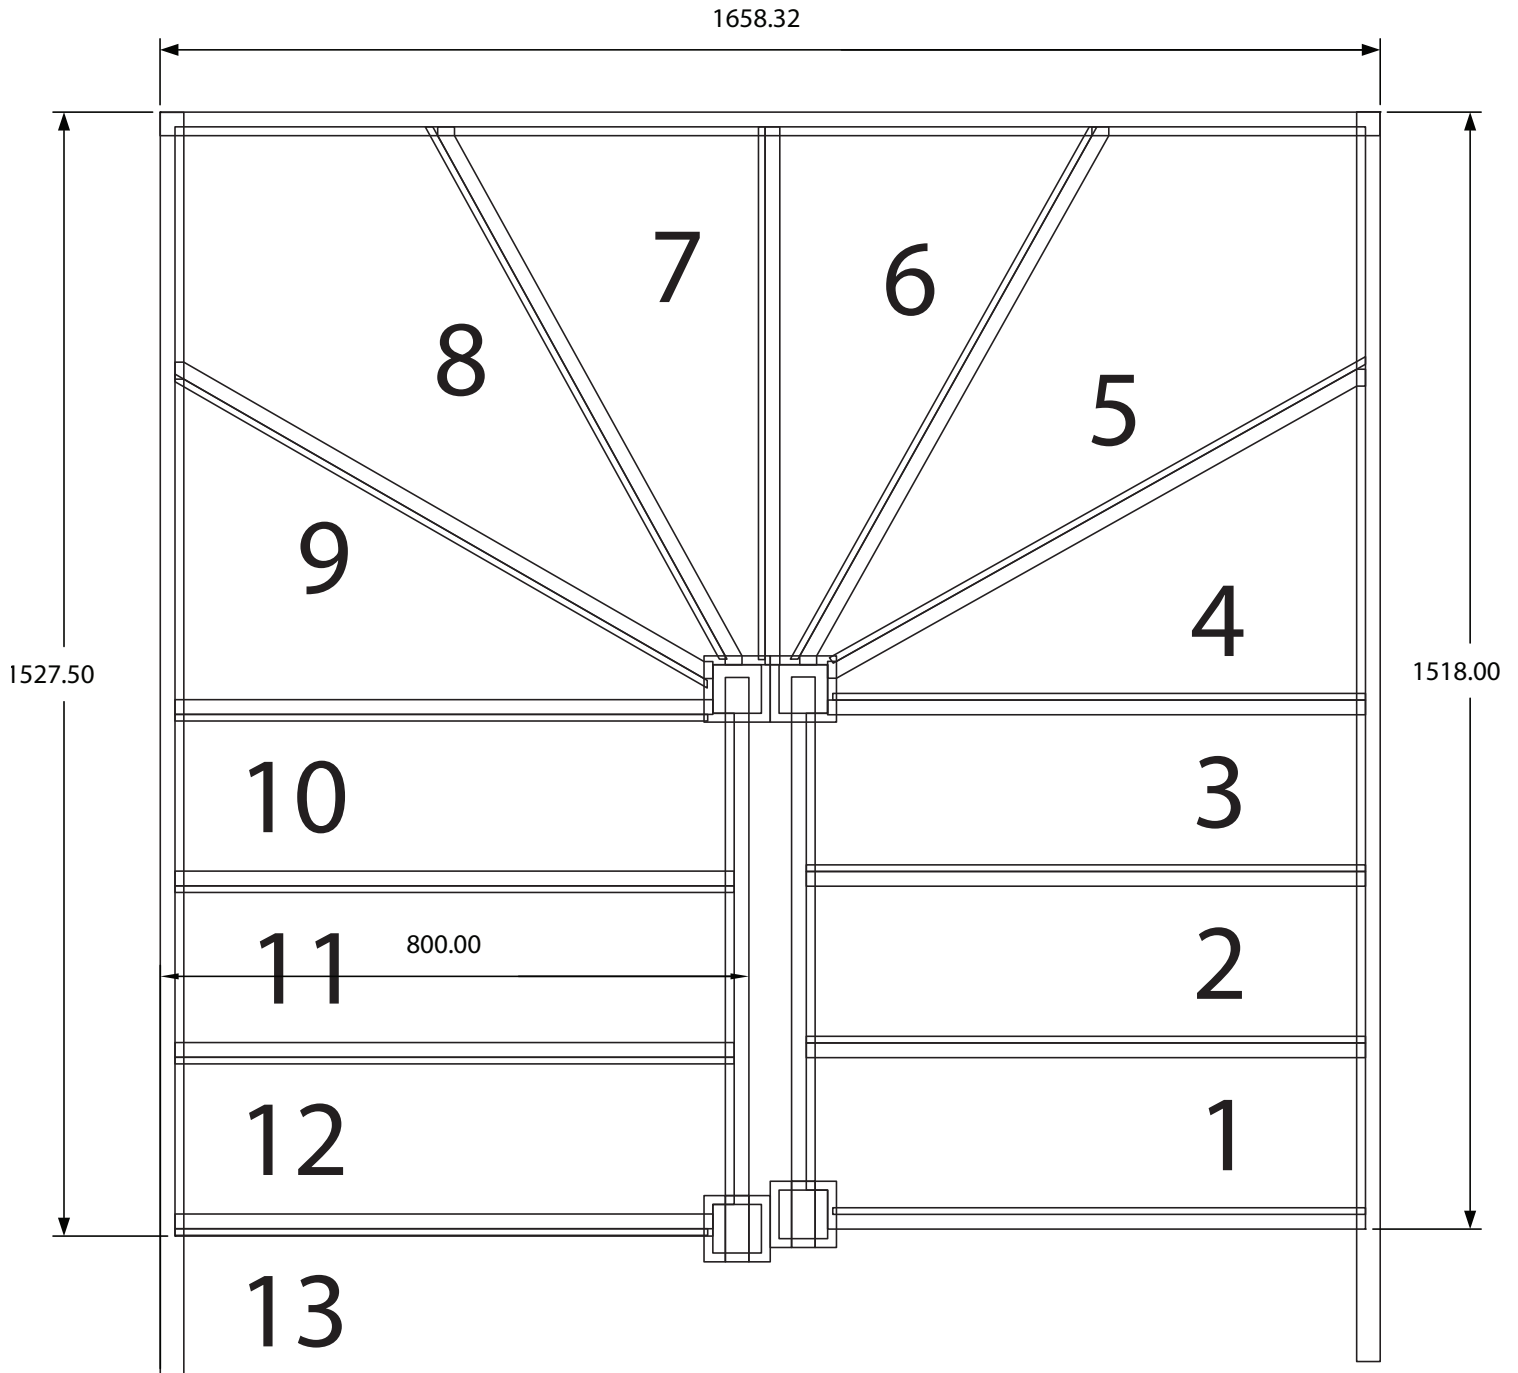

Straight Flight (with full curtail bottom treads)

Single Turn Anti-Clockwise, Three Winder At Top

Single Turn Clockwise, Qtr Landing At Bottom

Santer

Joinery Ltd

Santer Joinery Ltd 46 Victoria Road Victoria Industrial Estate
Burgess Hill West Sussex RH15 9LR

Tel: 01444 241 460 Fax: 01444 241 460

Double Turn Clockwise, Six Winder Turn Each End (with bullnose bottom thread)

Single Turn Clockwise, Three Winder In Middle (with half curtain bottom tread)

Double Turn Anti-Clockwise, Six Winder Double Newel

Single Turn Clockwise, Qtr Landing At Top (with bullnose bottom tread)