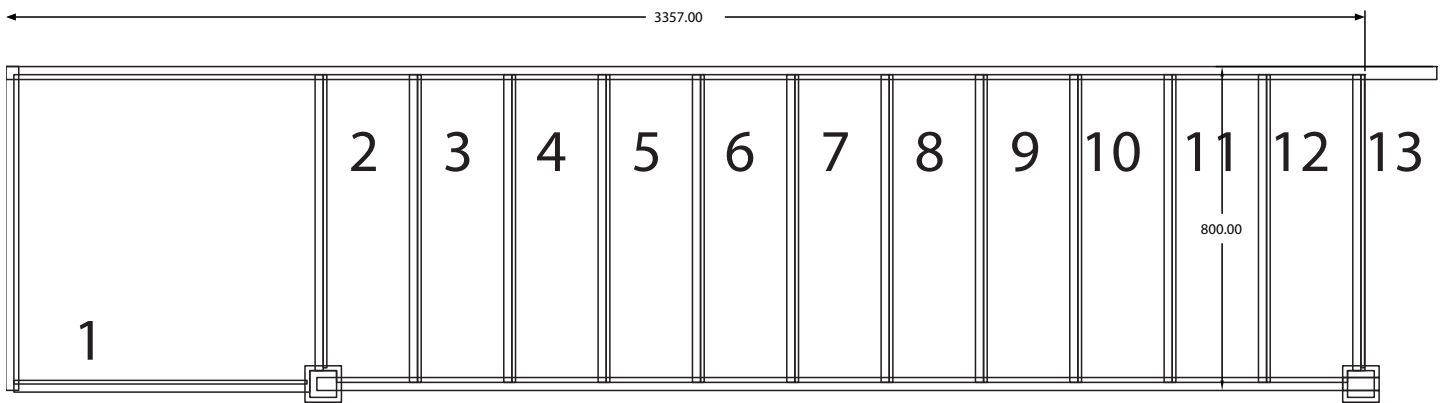

Straight Flight (with full curtail bottom treads)

Single Turn Anti-Clockwise, Three Winder At Top

Single Turn Clockwise, Qtr Landing At Bottom

Santer

Joinery Ltd

Santer Joinery Ltd 46 Victoria Road Victoria Industrial Estate
Burgess Hill West Sussex RH15 9LR

Tel: 01444 241 460 Fax: 01444 241 460

Double Turn Clockwise, Six Winder Turn Each End (with bullnose bottom thread)

Single Turn Clockwise, Three Winder In Middle (with half curtain bottom tread)

Double Turn Anti-Clockwise, Six Winder Double Newel

Single Turn Clockwise, Qtr Landing At Top (with bullnose bottom tread)