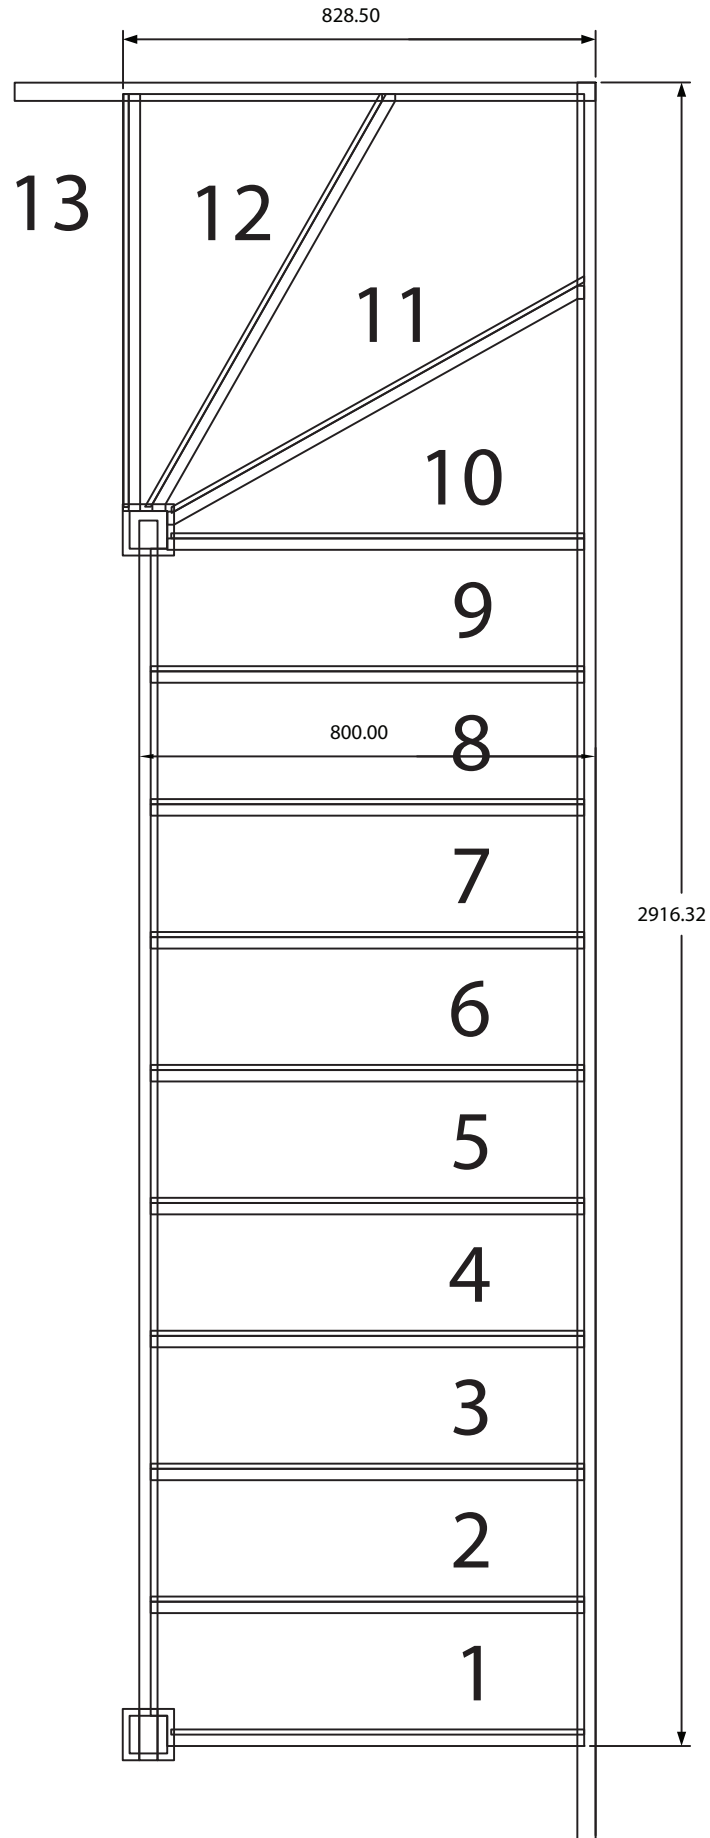

Straight Flight (with full curtail bottom treads)

Single Turn Anti-Clockwise, Three Winder At Top

Single Turn Clockwise, Qtr Landing At Bottom

Santer

Joinery Ltd

Santer Joinery Ltd 46 Victoria Road Victoria Industrial Estate
Burgess Hill West Sussex RH15 9LR

Tel: 01444 241 460 Fax: 01444 241 460

Double Turn Clockwise, Six Winder Turn Each End (with bullnose bottom thread)

Single Turn Clockwise, Three Winder In Middle (with half curtain bottom tread)

Double Turn Anti-Clockwise, Six Winder Double Newel

Single Turn Clockwise, Qtr Landing At Top (with bullnose bottom tread)