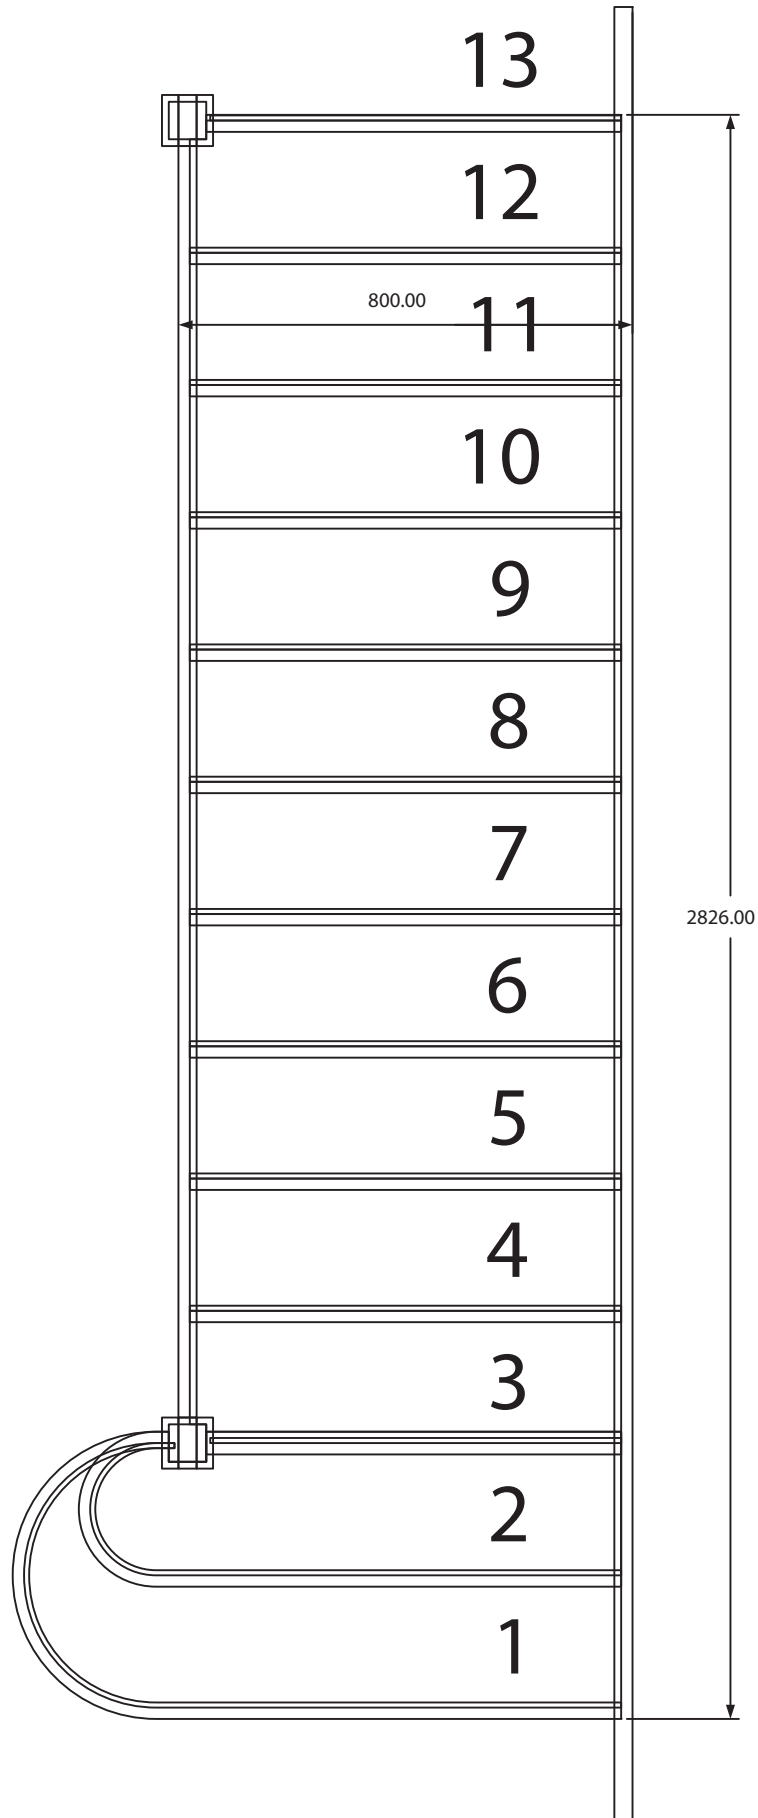

Straight Flight (with full curtail bottom treads)

Single Turn Anti-Clockwise, Three Winder At Top

Single Turn Clockwise, Qtr Landing At Bottom

Santer

Joinery Ltd

Santer Joinery Ltd 46 Victoria Road Victoria Industrial Estate
Burgess Hill West Sussex RH15 9LR

Tel: 01444 241 460 Fax: 01444 241 460

Double Turn Clockwise, Six Winder Turn Each End (with bullnose bottom thread)

Single Turn Clockwise, Three Winder In Middle (with half curtain bottom tread)

Double Turn Anti-Clockwise, Six Winder Double Newel

Single Turn Clockwise, Qtr Landing At Top (with bullnose bottom tread)